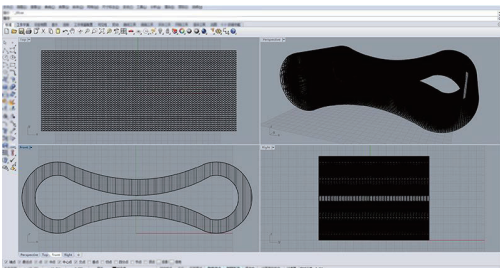

Creating Your Own Free Design Support

When you want your brand to stand out, custom design is the way to go. You can make your unique in shape, color, closure, or decorative labeling. Customization also ensures that the design suits your product.

01 Identifying Your Idea

For your ideas, we will be working patiently with you to comprehend your exact requirements. Our design team will further investigate your requirements and not only generate ideas that suit your original brief, but will also take into consideration a feasible price as well as manufacturing alternatives and improvements to aid production and filling.

02 Custom Design & Drawing

Once the design has been created, the specification drawing is produced to define measurable features of the product, whilst observing the manufacturing limits. At this stage, we need to validate the technical specification prior to production.

03 Processing Sample

Once the design is confirmed, we proceed to manufacture samples to ensure that we are happy with the production and that it meets your requirements. You will have the opportunity to test the samples down your filling line, label them and check their compatibility with the closure and secondary packing, before giving formal approval to proceed to bulk production.

04 Manufacturing & Packaging

Once all samples have been approved and made, it's time to manufacture your custom cardboard cat furniture. All manufacturing is done in the high quality control. Our machines are built to handle a range of cardboard materials, giving us unmatched control over both the cost and timeline of each project.