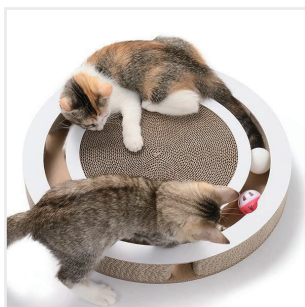

Cat Interactive Scratcher
Page 20 - 21