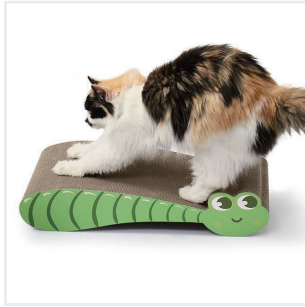

Products

Cat Scratching Pads
Page 05 - 08