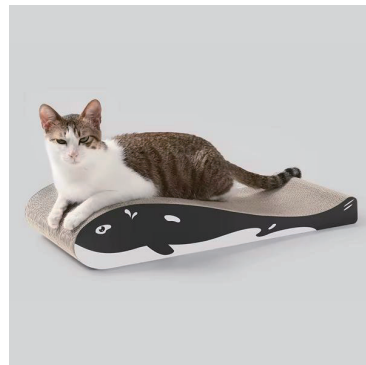

Cardboard Cat Furniture Product Catalog

FOB PET

www.fobpet.com